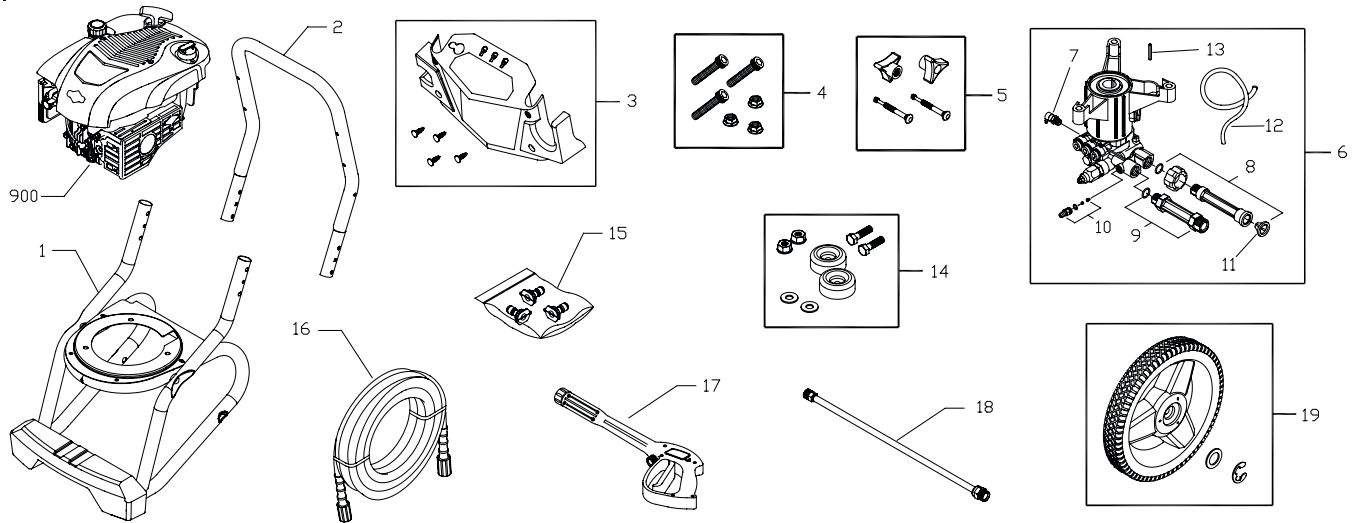

Briggs & Stratton Power Products group, LLC
Jefferson, Wisconsin, U.S.A.

IPL 312173 Revision - (01/12/2010)

Exploded View and Parts List — Main Unit

Item	Part #	Description	Item	Part #	Description
1	311895GS	BASE	18	200595GS	EXTENSION-QC
2	310629BVGGS	HANDLE	19	311901GS	KIT-WHEEL
3	310749GS	BILLBOARD		192050GS	E-RING
	195964GS	CLIP	900	§	ENGINE
4	203526GS	KIT-HARDWARE PUMP MOUNTING	Items Not Illustrated		
5	311896GS	KIT-HARDWARE HANDLE	310755GS		MANUAL-OPERATOR'S
6	311554GS	PUMP	BB3061BGS		OIL BOTTLE
7	208673GS	VALVE-THERMAL RELIEF	203874GS		AXLE
8	201496GS	KIT-WATER INLET	208538GS		DECAL-Warning Spark
9	201497GS	FITTING	208211GS		DECAL-Shroud
10	192914GS	KIT-CHEM INJ	208513GS		DECAL-Air Cleaner
11	B2384GS	FILTER-GARDEN HOSE	793611		COVER-SHROUD
12	310975GS	HOSE-CHEMICAL	194256GS		TAG-WARNING
13	23139GS	KEY	Optional Accessories		
14	192310GS	MOUNT-VIBRATION	6039		PUMP SAVER
15	201324GS	KIT-QC NOZZLES	6048		O-RING MAINTENANCE
	195983QGS	NOZZLE-QC GREEN	§ - Contact Engine Manufacturer		
	195983AEGS	NOZZLE-QC RED			
	198841GS	NOZZLE-QC BLACK			
16	196006GS	HOSE			
17	204627GS	GUN			